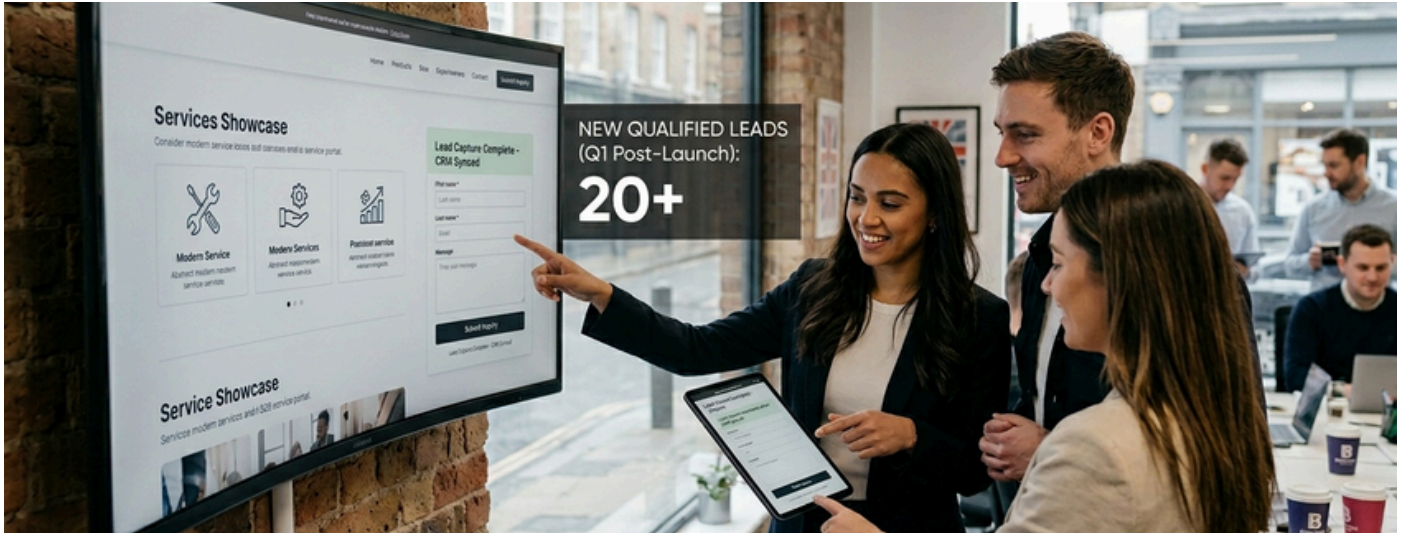

## THE CHALLENGE

Needed a centralized, professional platform to showcase services and capture qualified leads.

## THE SOLUTION

Custom development of a fully interactive platform with lead-capture forms and integrated CRM sync capabilities.

20+

NEW LEADS ONBOARDING